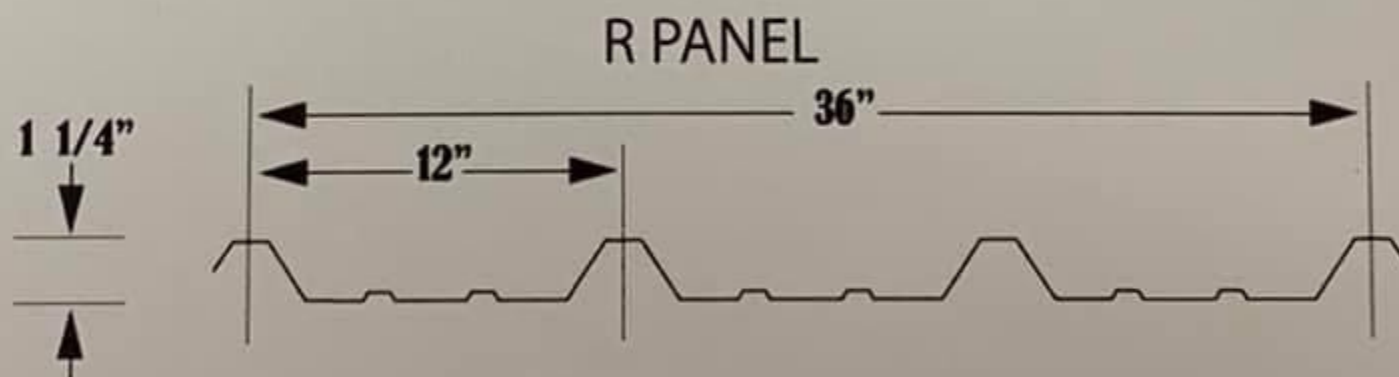

Koko Brown

Black

Gallery Blue

Old Town Gray

Fern Green

Rustic Red

PROUDLY FINISHED WITH  
**SHERWIN-WILLIAMS.**  
Coil Coatings