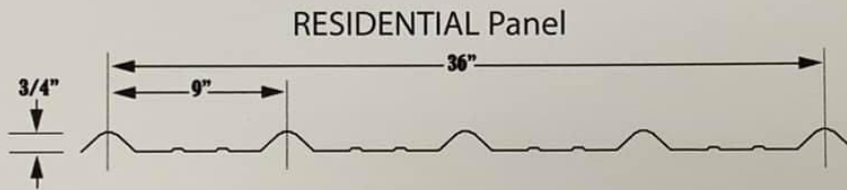

Koko Brown

Black

Gallery Blue

Old Town Gray

Fern Green

Rustic Red

PROUDLY FINISHED WITH
SHERWIN-WILLIAMS.
Coil Coatings