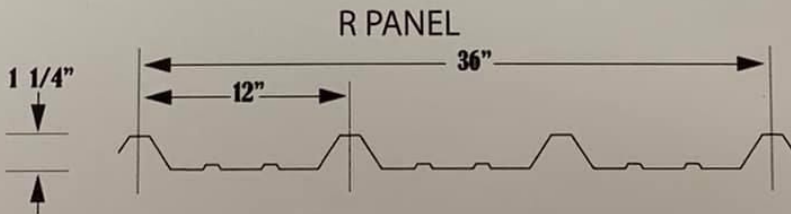

Koko Brown

Black

Gallery Blue

Old Town Gray

Fern Green

Rustic Red

PROUDLY FINISHED WITH
SHERWIN-WILLIAMS.
Coil Coatings